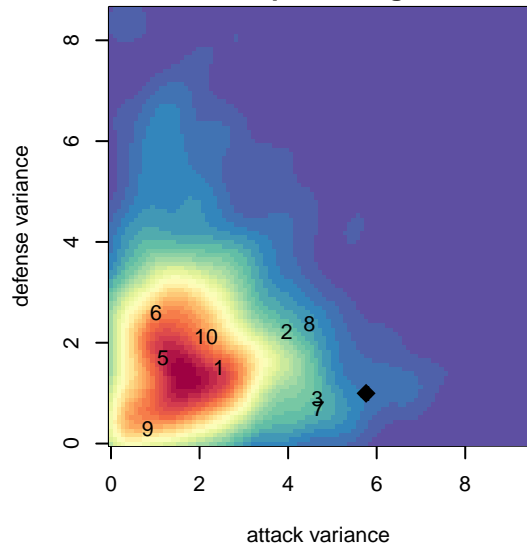

Idaho Storm Rage B03

Idaho Storm Soccer
Meridian, ID
B03 total strength=1209
attack=6.75 defense=2.52
fall league = Idaho D3 U15B Div 2 U15
spr league = Spr Idaho D3 U14 Div 2

alt names used:
IDAHO STORM RAGE

Venues played:
2016 Idaho D3 U15B Division 2 U15
2016 Spr Idaho D3 U14 Division 2

Idaho Storm Rage B03
Dots are actual minus expected GF (blue circles) and GA (red triangles).
Blue line is smoothed change in attack strength. Red is smoothed change in defense strength.

**attack and defense variance (black dot)
relative to other teams
and top 10 in region**

**attack and defense rating
relative to others at age
and all opponents in last 13 months**

Performance relative to 13 month average