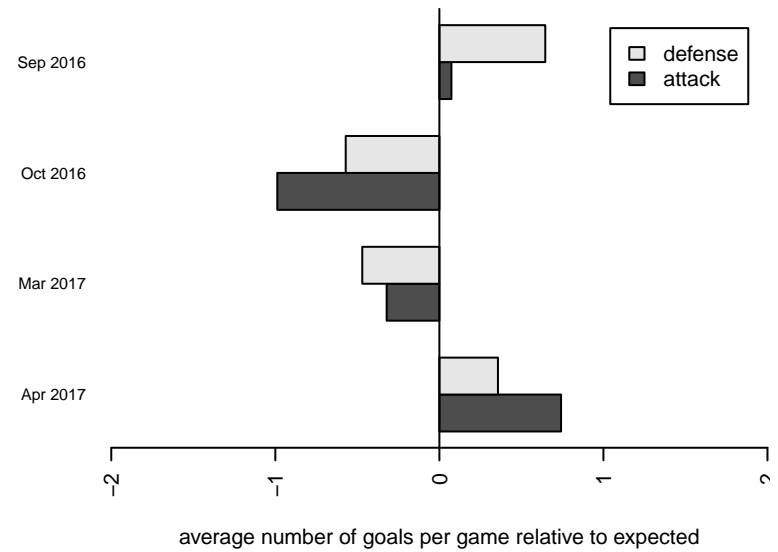

Performance relative to 13 month average