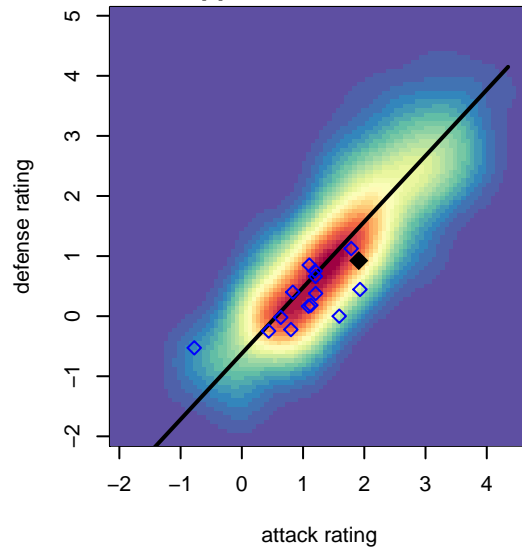

Idaho Storm Rage B03

Idaho Storm Soccer
Meridian, ID
B03 total strength=1209
attack=6.75 defense=2.52
fall league = Idaho D3 U15B Div 2 U15
spr league = Spr Idaho D3 U14 Div 2

alt names used:
IDAHO STORM RAGE

Venues played:
2016 Idaho D3 U15B Division 2 U15
2016 Spr Idaho D3 U14 Division 2

Idaho Storm Rage B03
Dots are actual minus expected GF (blue circles) and GA (red triangles).
Blue line is smoothed change in attack strength. Red is smoothed change in defense strength.

**attack and defense variance (black dot)
relative to other teams
and top 10 in region**

**attack and defense rating
relative to others at age
and all opponents in last 13 months**

Performance relative to 13 month average