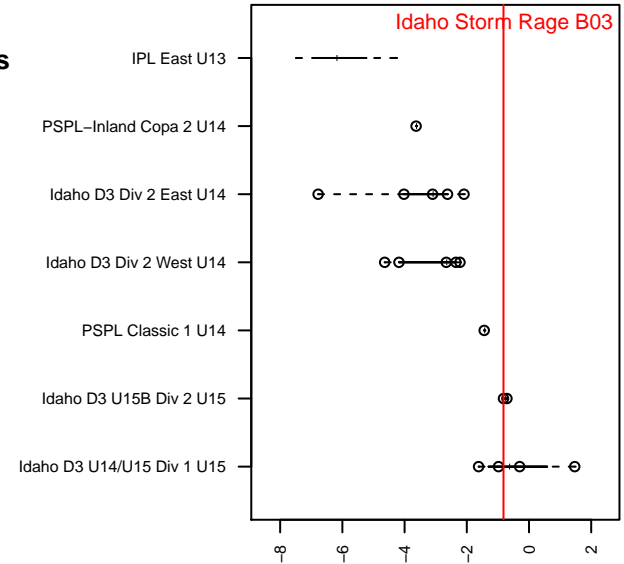

Idaho Storm Rage B03

Idaho Storm Soccer
Meridian, ID
B03 total strength=1209
attack=6.75 defense=2.52
fall league = Idaho D3 U15B Div 2 U15
spr league = Spr Idaho D3 U14 Div 2

alt names used:
IDAHO STORM RAGE

Venues played:
2016 Idaho D3 U15B Division 2 U15
2016 Spr Idaho D3 U14 Division 2

Idaho Storm Rage B03
Dots are actual minus expected GF (blue circles) and GA (red triangles).
Blue line is smoothed change in attack strength. Red is smoothed change in defense strength.

**attack and defense variance (black dot)
relative to other teams
and top 10 in region**

**attack and defense rating
relative to others at age
and all opponents in last 13 months**

Performance relative to 13 month average