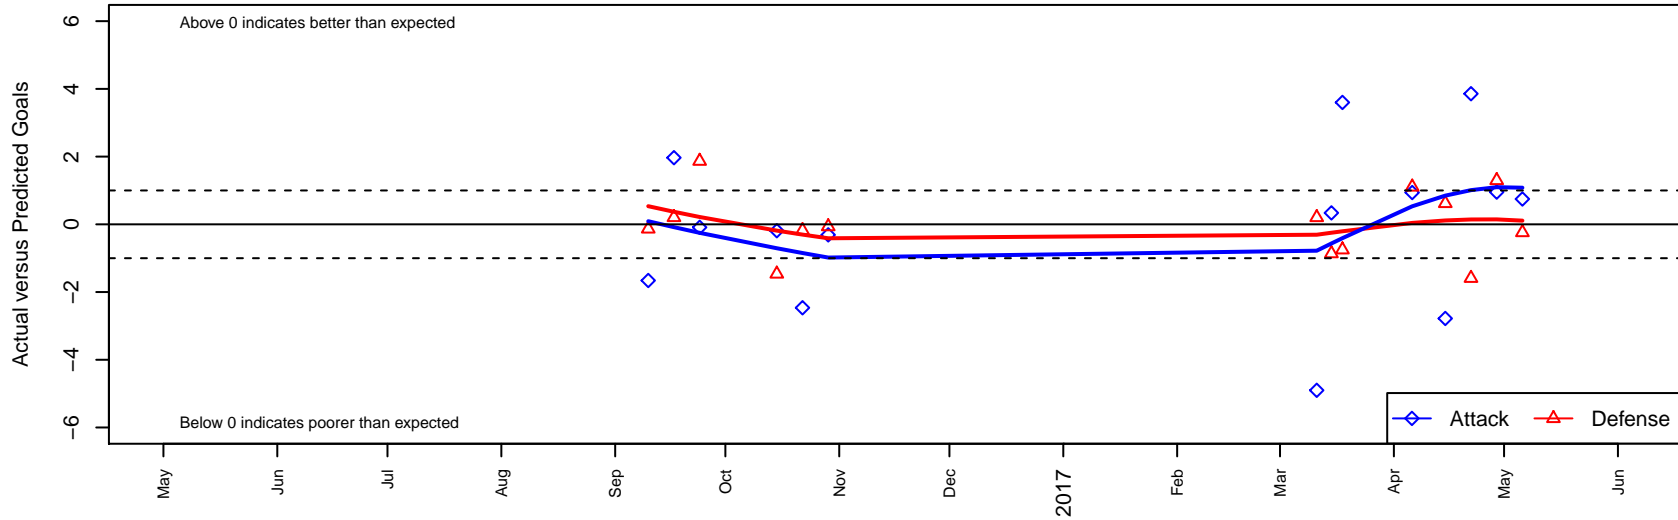

Idaho Storm Rage B03

Idaho Storm Soccer
Meridian, ID
B03 total strength=1209
attack=6.75 defense=2.52
fall league = Idaho D3 U15B Div 2 U15
spr league = Spr Idaho D3 U14 Div 2

alt names used:
IDAHO STORM RAGE

Venues played:
2016 Idaho D3 U15B Division 2 U15
2016 Spr Idaho D3 U14 Division 2

Idaho Storm Rage B03
Dots are actual minus expected GF (blue circles) and GA (red triangles).
Blue line is smoothed change in attack strength. Red is smoothed change in defense strength.

**attack and defense variance (black dot)
relative to other teams
and top 10 in region**

**attack and defense rating
relative to others at age
and all opponents in last 13 months**

Performance relative to 13 month average